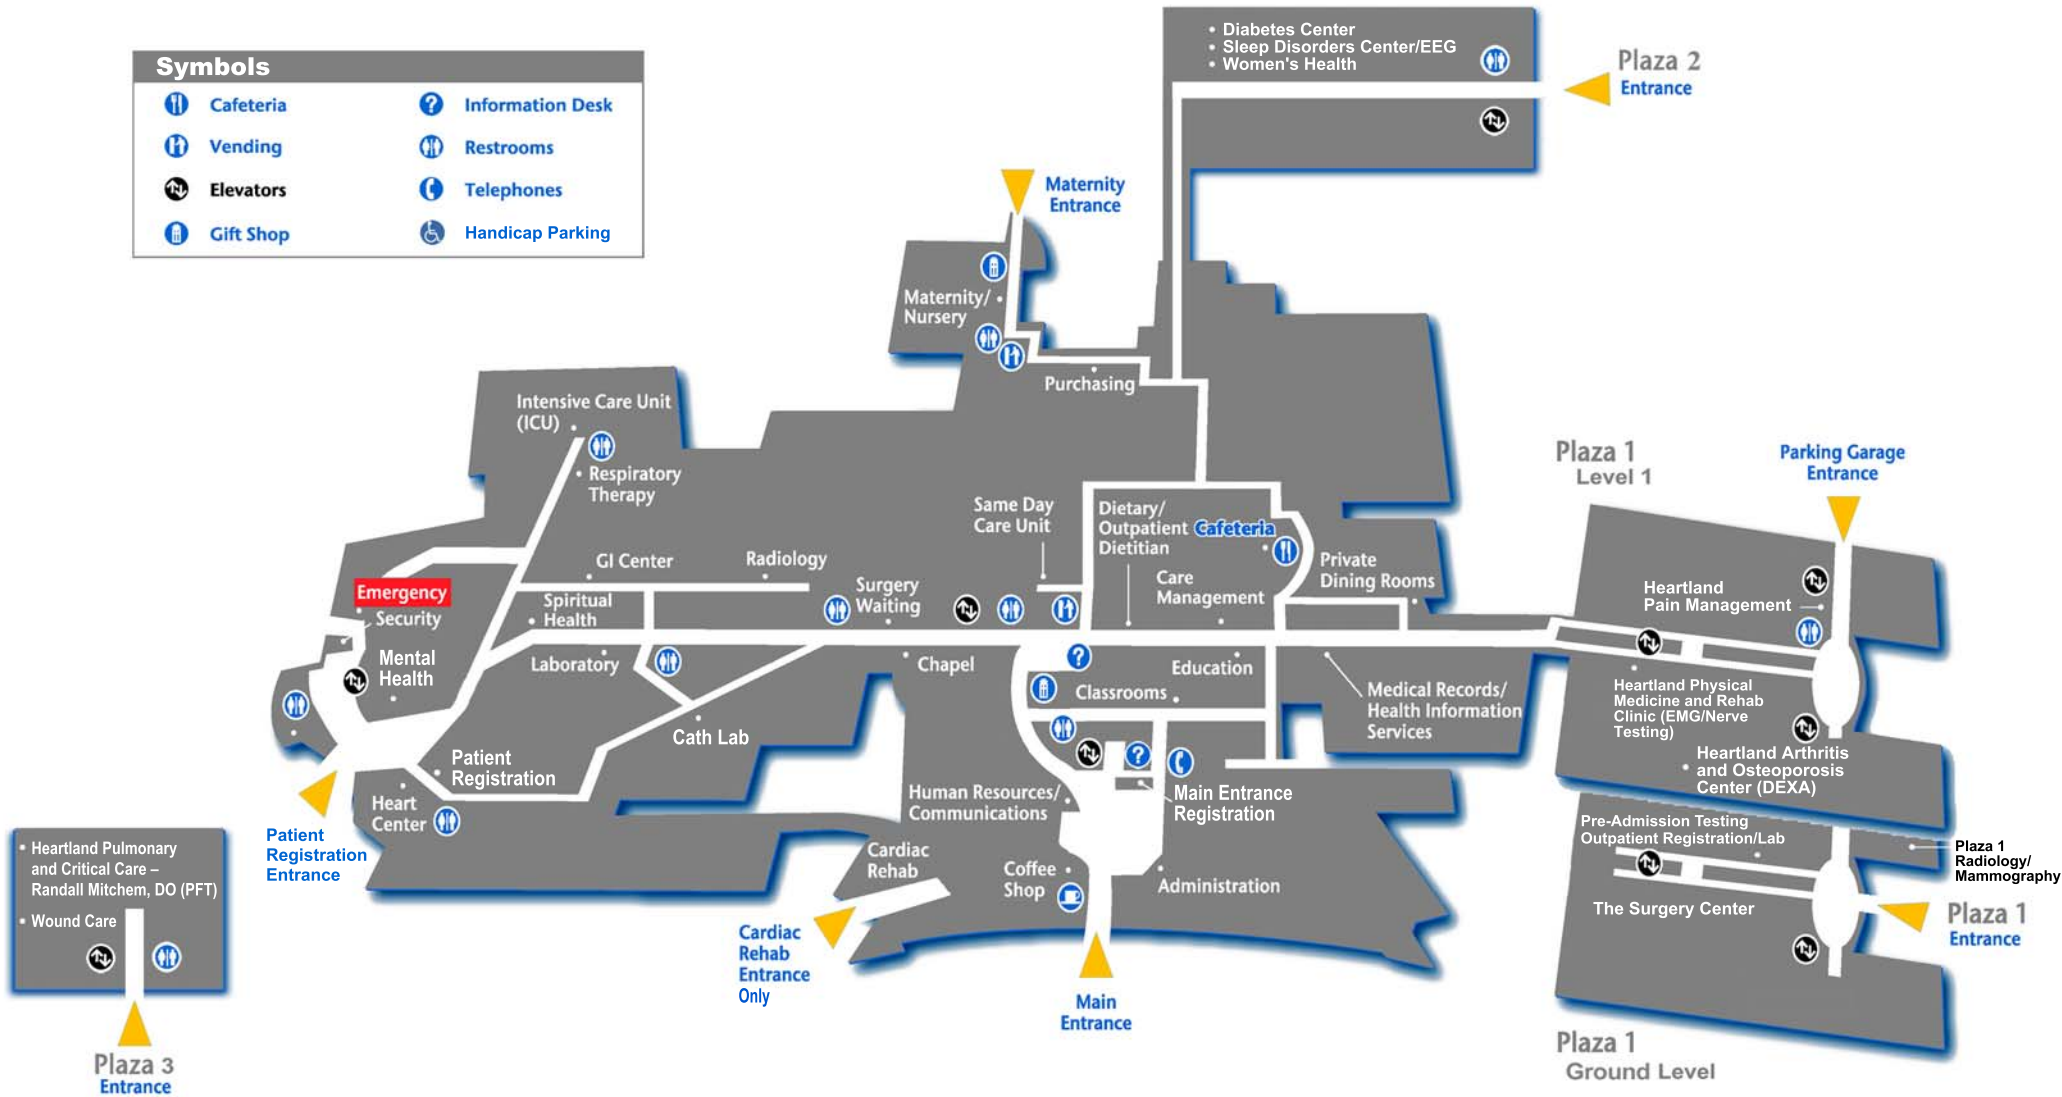

Heartland Regional Medical Center Campus

www.heartland-health.com

Symbols

- | | | | |
|--|-----------|--|------------------|
| | Cafeteria | | Information Desk |
| | Vending | | Restrooms |
| | Elevators | | Telephones |
| | Gift Shop | | Handicap Parking |

**** Please see reverse side for parking lot and street name information ****

Last Updated: 2-14-07