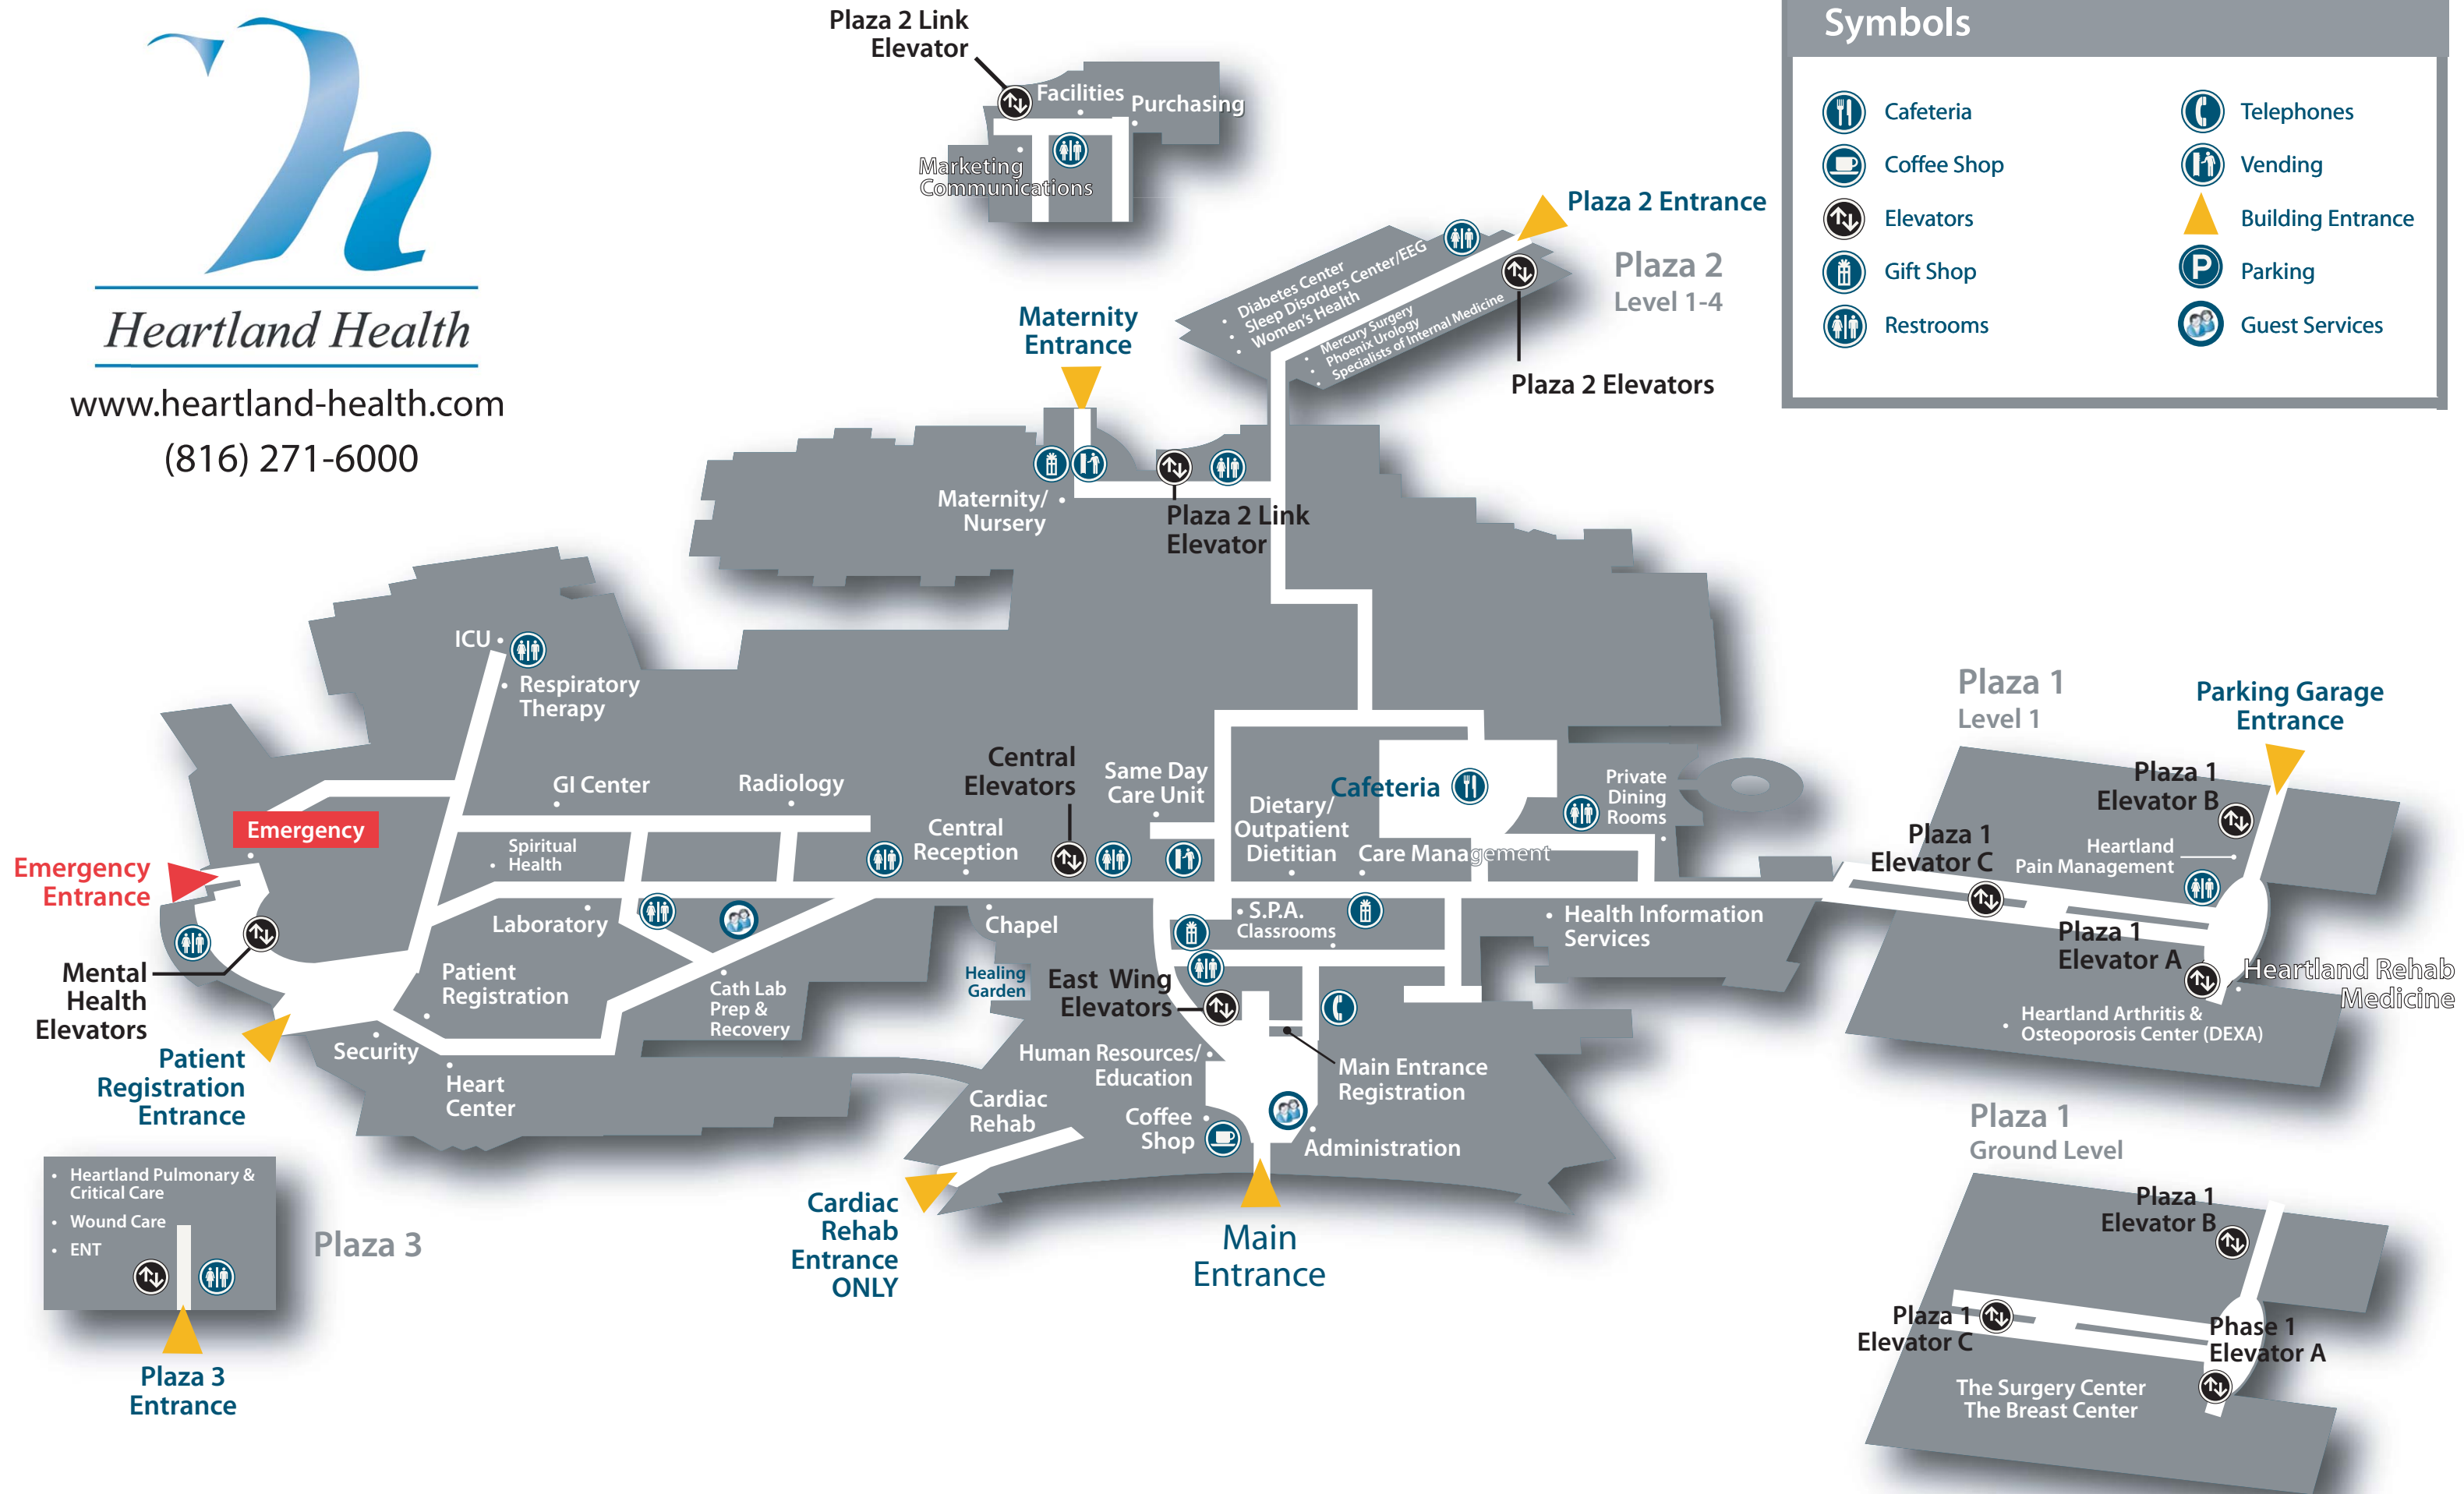

Heartland Regional Medical Center Campus

www.heartland-health.com

Heartland Health
(816) 271-6000

Heartland Health

www.heartland-health.com

(816) 271-6000

Symbols

- Cafeteria
- Coffee Shop
- Elevators
- Gift Shop
- Restrooms
- Telephones
- Vending
- Building Entrance
- Parking
- Guest Services